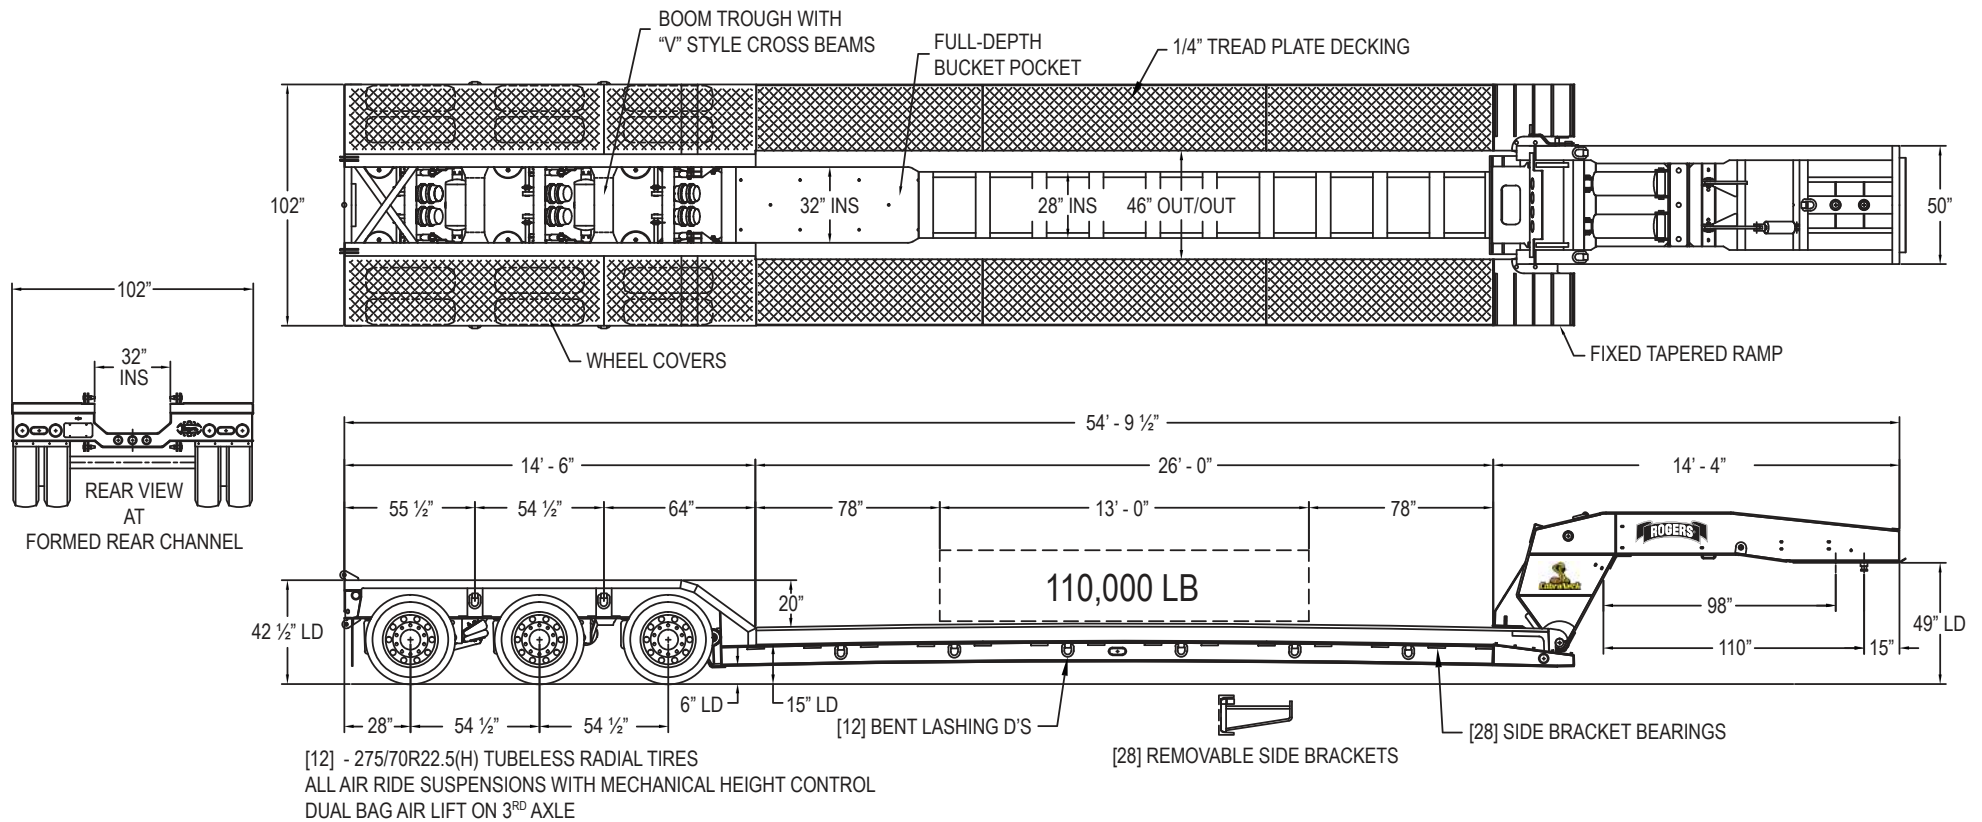

CN55DS - CobraNeck™ 55-ton Drop Sides Deck Code 586-001

ROGERS BROTHERS CORPORATION

100 Orchard Street
Albion, PA 16401 USA
www.rogerstrailers.com

Toll Free: 800-441-9880
Phone: 814-756-4121
FAX: 814-756-4830