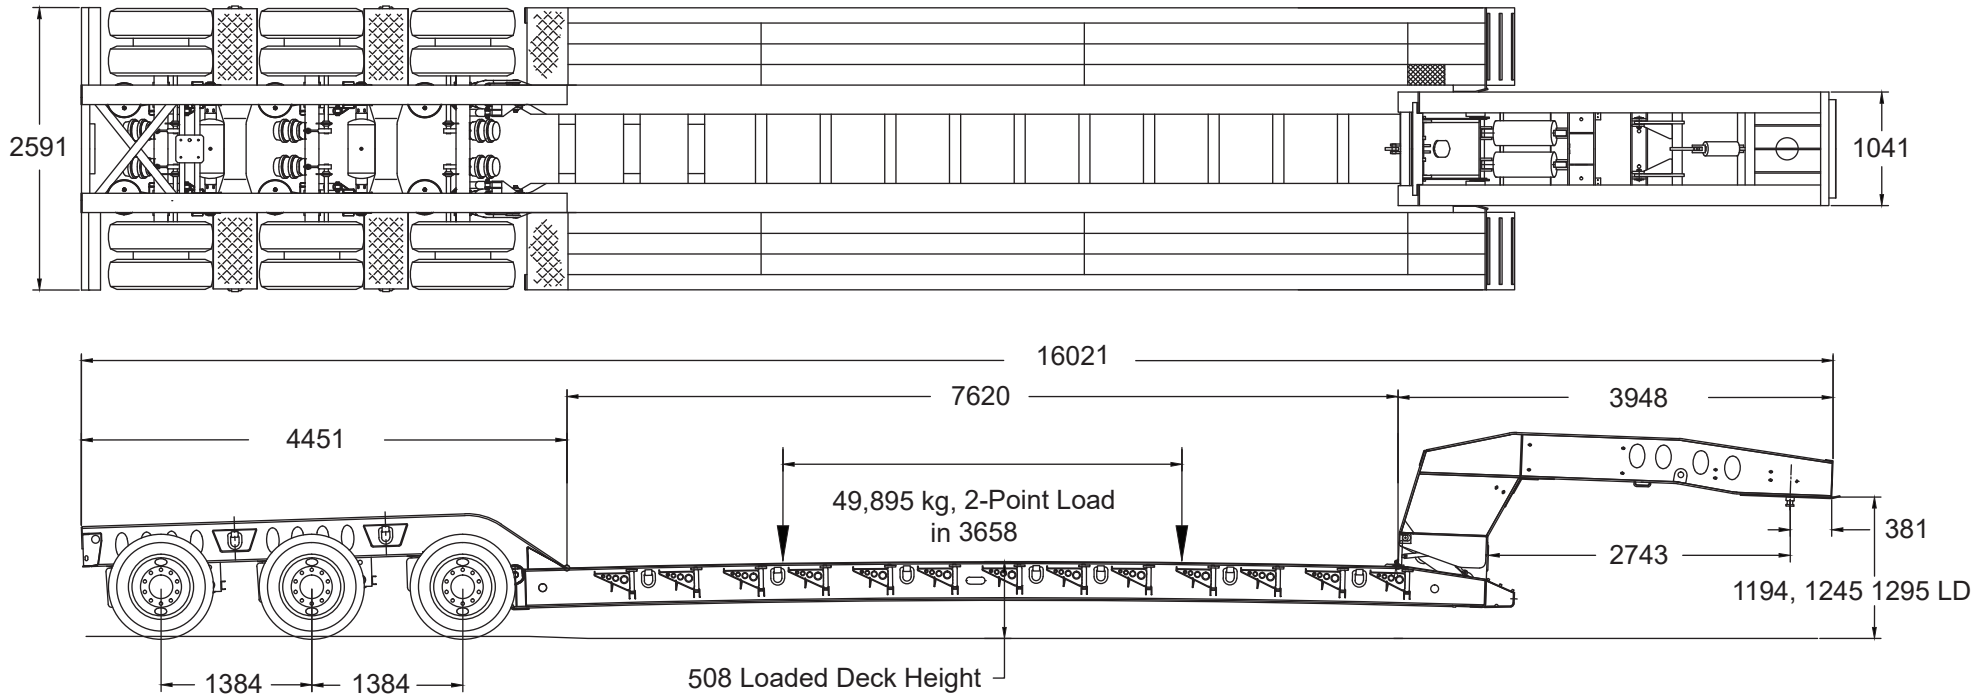

SP55PL - NoFoot™ 55-ton Platform Deck

Code 659-004

NOTE: All Dimensions in MM

ROGERS BROTHERS CORPORATION

100 Orchard Street
Albion, PA 16401 USA
www.rogerstrailers.com

Toll Free: 800-441-9880
Phone: 814-756-4121
FAX: 814-756-4830